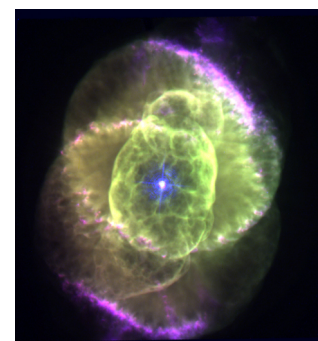

Denise Vacca Stars On The Move, Inc. 610-715-6853 denise@starsonthemove.com

<http://www.starsonthemove.com>